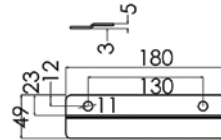

**PRODUCT CODE:****WC-SSPP**

The 3monkeez® pedestal toilet pan is perfect for public amenities, council rest areas, schools, nightclubs and other areas where a low maintenance stainless steel toilet pan is necessary. It features a rear inlet, perfect for use with in wall cisterns.

In stock and available for immediate delivery

Top**Front****Rear****Bottom****Floor Clip****Cross Section**

Details accurate at time of print. Whilst all care has been taken in compiling this information, designs & dimensions shown are indicative only and should not be relied upon without prior approval.