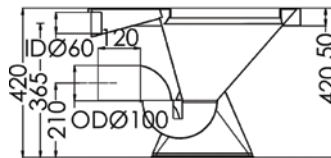

**PRODUCT CODE:****WC-SSPP**

The 3monkeez® pedestal toilet pan is perfect for public amenities, council rest areas, schools, nightclubs and other areas where a low maintenance stainless steel toilet pan is necessary. It features a rear inlet, perfect for use with in wall cisterns.

In stock and available for immediate delivery

Top**Front****Rear****Bottom****Floor Clip****Cross Section**

Details accurate at time of print. Whilst all care has been taken in compiling this information, designs & dimensions shown are indicative only and should not be relied upon without prior approval.